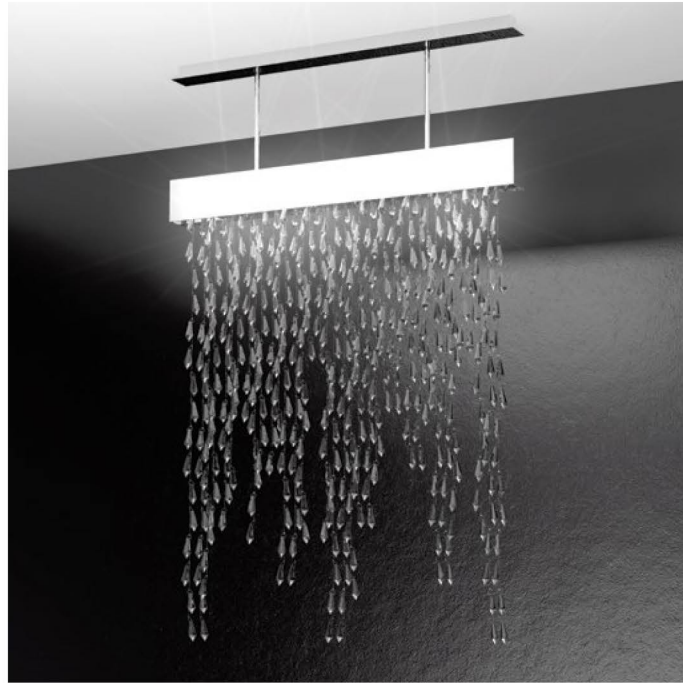

Allure

9033/6PA Chrome Plated
D. 50 cm • H. 200 cm • P. 180 cm
6 X Gg MAX 33W
Customization: light / light control / finishing / dimension

Allure

9033/18 Gold Plated
D. 100 cm • H. 220 cm
18 X E14 MAX 33W
Customization: light / light control / finishing / dimension

9033/6PL Chrome Plated
D. 80 cm • H. 53 cm
6 X E14 MAX 33W
Customization: light / light control / finishing / dimension

9033/3A Chrome Plated
D. 38 cm • H. 69 cm P. 21 cm
3 X G9 MAX 33W
Customization: light / light control / finishing / dimension

9033/6P Chrome Plated
D. 40 cm • H. 180 cm
6 X G9 MAX 33W
Customization: light / light control / finishing / dimension

9033/6PA Chrome Plated
D. 50 cm • H. 200 cm • P. 180 cm
6 X G9 MAX 33W
Customization: light / light control / finishing / dimension

Allure

9033/6S Chrome Plated
L. 70 cm • H. 108 cm • P. 5 cm
6 X G9 MAX 33W
Customization: light / light control / finishing / dimension

9033/6S-BIS Gold Plated
D. 50 cm • H. 70 cm
6 X G9 MAX 33W
Customization: light / light control / finishing / dimension